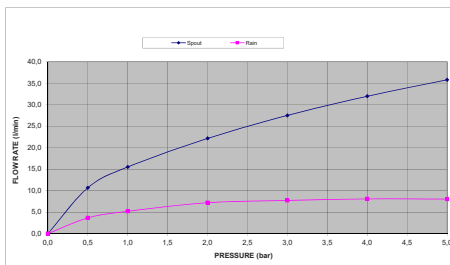

# OXO

- 100283325
- 100283298 (BRUSHED)
- 100283354 (BRUSHED)

Pressure (Bar)	FLOW RATE (l/min)	
	Spout	Shower
0.0	0.0	0.0
0.5	7.2	3.6
1.0	10.4	5.3
2.0	14.5	7.1
3.0	17.9	8.1
4.0	20.6	8.0
5.0	23.1	8.3

# SQUARE

- 100281887
- 100281893
- 100281900 (BRUSHED)
- 100281868 (BRUSHED)

Pressure (Bar)	FLOW RATE (l/min)	
	Spout	Shower
0.0	0.0	0.0
0.5	7.0	4.0
1.0	10.1	6.3
2.0	14.0	8.2
3.0	17.2	8.6
4.0	19.9	8.5
5.0	22.3	8.3

# LOUNGE FLUID

- 100362564
- 100362565
- 100362566
- 100362567
- 100362568 (BRUSHED)
- 100362569 (BRUSHED)

Pressure (Bar)	FLOW RATE (l/min)	
	Spout	Rain
0.0	0.0	0.0
0.5	10.7	3.7
1.0	15.5	5.2
2.0	22.2	7.2
3.0	27.5	7.7
4.0	32.0	8.1
5.0	35.8	8.0