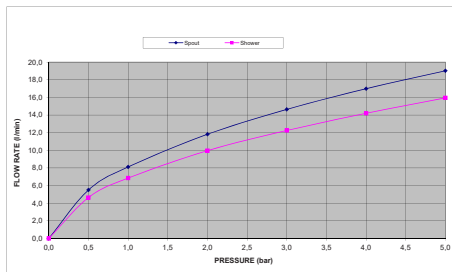

# LOUNGE FLUID

 <p><b>F</b></p> <p><b>F = F</b> Min. - Max 0.5 - 5 bar</p>	 <p>50°C ✓ máx 70°C</p>	<p>Mixing system</p>	
 <p><b>F</b></p> <p>Max. 5 bar</p>	 <p><b>F</b></p> <p>3 bar ✓</p>	<p>Material</p>	<p>Brass</p>

# ROUND

- 100208374
- 100208363

Pressure (Bar)	FLOW RATE (l/min)	
	Spout	Shower
0.0	0.0	0.0
0.5	2.9	4.8
1.0	4.2	6.9
2.0	5.1	10.0
3.0	5.3	12.3
4.0	5.4	14.2
5.0	5.4	16.0

# ROUND

- 100209423
- 100209456
- 100339992 (BRUSHED)
- 100339990 (BRUSHED)
- 100339993 (BRUSHED)
- 100368232 (BRUSHED)

Pressure (Bar)	FLOW RATE (l/min)	
	Spout	Shower
0.0	0.0	0.0
0.5	5.5	4.8
1.0	8.1	6.9
2.0	11.8	10.0
3.0	14.6	12.3
4.0	17.0	14.2
5.0	19.0	16.0

# OXO

- 100283325
- 100283298 (BRUSHED)
- 100283354 (BRUSHED)

Pressure (Bar)	FLOW RATE (l/min)	
	Spout	Shower
0.0	0.0	0.0
0.5	7.2	3.6
1.0	10.4	5.3
2.0	14.5	7.1
3.0	17.9	8.1
4.0	20.6	8.0
5.0	23.1	8.3