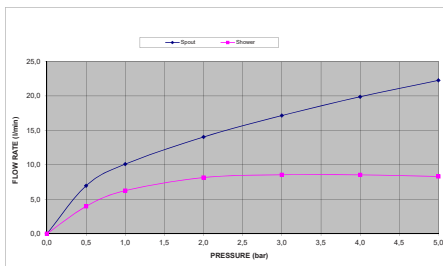

# ROUND

- 100209423
- 100209456
- 100339992 (BRUSHED)
- 100339990 (BRUSHED)
- 100339993 (BRUSHED)
- 100368232 (BRUSHED)

Pressure (Bar)	FLOW RATE (l/min)	
	Spout	Shower
0.0	0.0	0.0
0.5	5.5	4.8
1.0	8.1	6.9
2.0	11.8	10.0
3.0	14.6	12.3
4.0	17.0	14.2
5.0	19.0	16.0

# OXO

- 100283325
- 100283298 (BRUSHED)
- 100283354 (BRUSHED)

Pressure (Bar)	FLOW RATE (l/min)	
	Spout	Shower
0.0	0.0	0.0
0.5	7.2	3.6
1.0	10.4	5.3
2.0	14.5	7.1
3.0	17.9	8.1
4.0	20.6	8.0
5.0	23.1	8.3

# SQUARE

- 100281887
- 100281893
- 100281900 (BRUSHED)
- 100281868 (BRUSHED)

Pressure (Bar)	FLOW RATE (l/min)	
	Spout	Shower
0.0	0.0	0.0
0.5	7.0	4.0
1.0	10.1	6.3
2.0	14.0	8.2
3.0	17.2	8.6
4.0	19.9	8.5
5.0	22.3	8.3