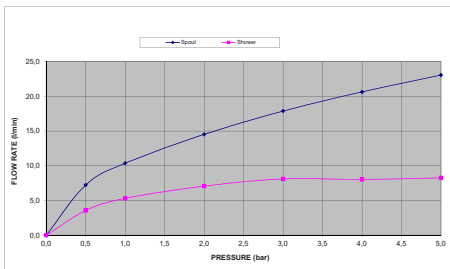

# ROUND

- 100208374
- 100208363

Pressure (Bar)	FLOW RATE (l/min)	
	Spout	Shower
0.0	0.0	0.0
0.5	2.9	4.8
1.0	4.2	6.9
2.0	5.1	10.0
3.0	5.3	12.3
4.0	5.4	14.2
5.0	5.4	16.0

# ROUND

- 100209423
- 100209456
- 100339992 (BRUSHED)
- 100339990 (BRUSHED)
- 100339993 (BRUSHED)
- 100368232 (BRUSHED)

Pressure (Bar)	FLOW RATE (l/min)	
	Spout	Shower
0.0	0.0	0.0
0.5	5.5	4.8
1.0	8.1	6.9
2.0	11.8	10.0
3.0	14.6	12.3
4.0	17.0	14.2
5.0	19.0	16.0

# OXO

- 100283325
- 100283298 (BRUSHED)
- 100283354 (BRUSHED)

Pressure (Bar)	FLOW RATE (l/min)	
	Spout	Shower
0.0	0.0	0.0
0.5	7.2	3.6
1.0	10.4	5.3
2.0	14.5	7.1
3.0	17.9	8.1
4.0	20.6	8.0
5.0	23.1	8.3

# SQUARE

- 100281887
- 100281893
- 100281900 (BRUSHED)
- 100281868 (BRUSHED)

Pressure (Bar)	FLOW RATE (l/min)	
	Spout	Shower
0.0	0.0	0.0
0.5	7.0	4.0
1.0	10.1	6.3
2.0	14.0	8.2
3.0	17.2	8.6
4.0	19.9	8.5
5.0	22.3	8.3